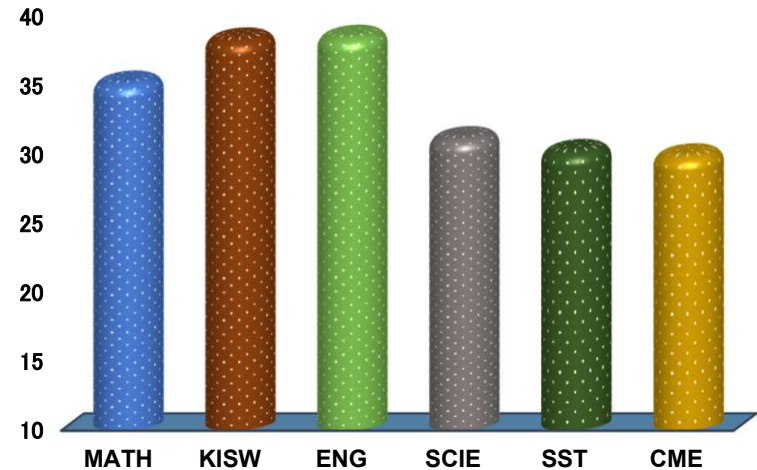

JOHANE SCHNEIDER

REGION: KILIMANJARO

SCHOOL AVERAGE

33.8

DISTRICT: MWANGA DC

SUBJECT AND GRADE PERFORMANCE ANALYSIS

SUBJECT RANKING

ENGLISH	38.4	77%	1
KISWAHILI	38.2	76%	2
MATHEMATICS	35.1	70%	3
SCIENCE	31.0	62%	4
SOCIAL STUDIES	30.1	60%	5
CIVIC AND MORAL EDUCATION	29.8	60%	6

SUBJECT GRADE ANALYSIS

SUBJECT/GRADE	A	B	C	D	F
MATHEMATICS	12	18	10	1	0
KISWAHILI	15	24	2	0	0
ENGLISH	16	20	5	0	0
SCIENCE	4	15	19	3	0
SOCIAL STUDIES	3	17	15	6	0
CIVIC AND MORAL	1	17	21	2	0

OVERALL GRADE ANALYSIS

Grade	Count	Total	Percentage
A	3	41	4%
B	26		32%
C	12		15%
D	0		0%
F	0		0%

CHART SUBJECT ANALYSIS

BOYS VS GIRLS PERFORMANCE

Gender	SAT	SAT	TOTAL
Boys	23	18	41
	34%	33%	

SEATED	41	100%
ABSENTEES	0	0%
PASSED	41	100%
FAILED	0	0%